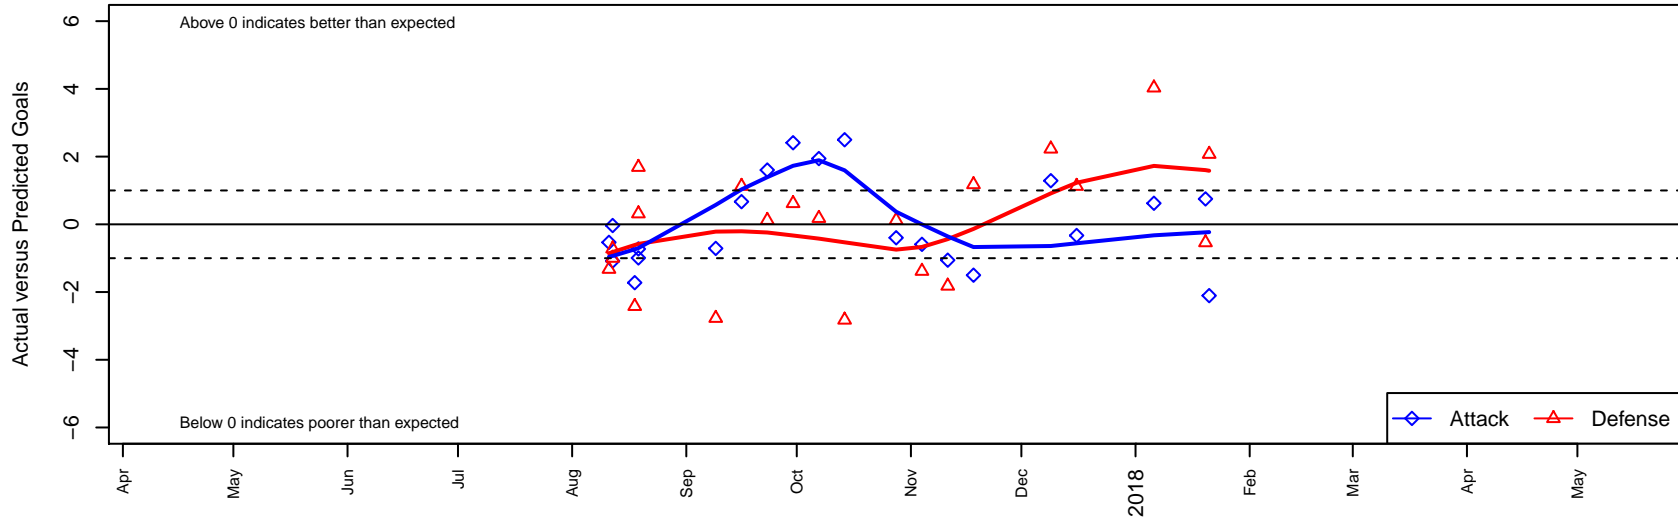

IFC Red B05

Issaquah FC
 Issaquah, WA
 B05 total strength=567
 attack=0.6 defense=0.33
 fall league = NPSL DIVISION 3 (05) U13
 notes= Dieker 2016

alt names used:
 IFC B05 Red/Zander
 IFC B05 Select Zander
 IFC B05 Select Zander
 IFC B05 Select Red/Zander

Venues played:
 2017 Eastside FC Cup BU13 Silver
 2017 Xtreme Cup BU13 Silver
 2017 NPSL DIVISION 3 (05) U13
 2017 Founders Cup B05 Div A

IFC Red B05
 Dots are actual minus expected GF (blue circles) and GA (red triangles).
 Blue line is smoothed change in attack strength. Red is smoothed change in defense strength.

**attack and defense variance (black dot)
relative to other teams
and top 10 in region**

**attack and defense rating
relative to others at age
and all opponents in last 13 months**

Performance relative to 13 month average