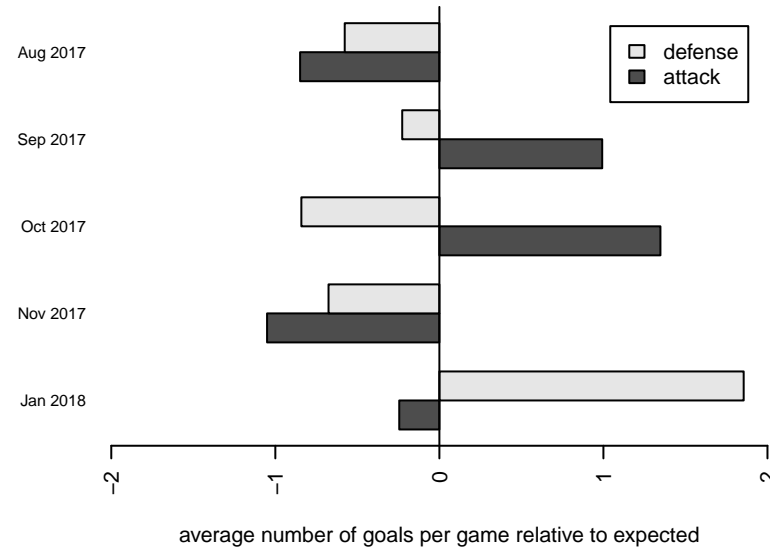

Performance relative to 13 month average