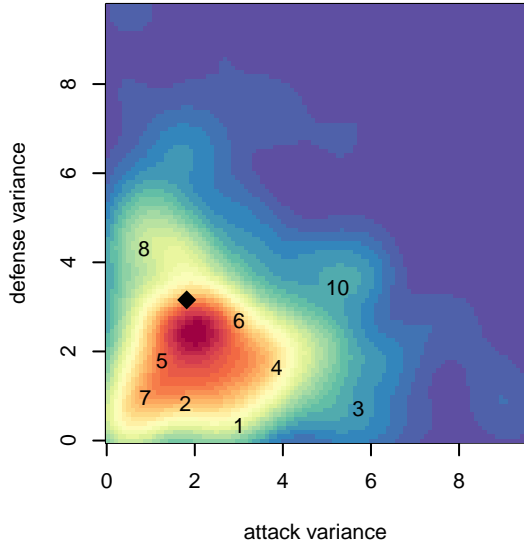

IFC Red B05

Issaquah FC
 Issaquah, WA
 B05 total strength=567
 attack=0.6 defense=0.33
 fall league = NPSL DIVISION 3 (05) U13
 notes= Dieker 2016

alt names used:
 IFC B05 Red/Zander
 IFC B05 Select Zander
 IFC B05 Select Zander
 IFC B05 Select Red/Zander

Venues played:
 2017 Eastside FC Cup BU13 Silver
 2017 Xtreme Cup BU13 Silver
 2017 NPSL DIVISION 3 (05) U13
 2017 Founders Cup B05 Div A

IFC Red B05
 Dots are actual minus expected GF (blue circles) and GA (red triangles).
 Blue line is smoothed change in attack strength. Red is smoothed change in defense strength.

**attack and defense variance (black dot)
relative to other teams
and top 10 in region**

**attack and defense rating
relative to others at age
and all opponents in last 13 months**

Performance relative to 13 month average