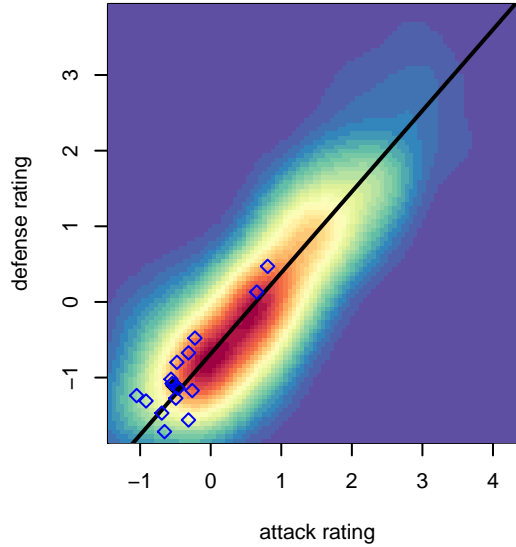

IFC Red B05

Issaquah FC
 Issaquah, WA
 B05 total strength=567
 attack=0.6 defense=0.33
 fall league = NPSL DIVISION 3 (05) U13
 notes= Dieker 2016

alt names used:
 IFC B05 Red/Zander
 IFC B05 Select Zander
 IFC B05 Select Zander
 IFC B05 Select Red/Zander

Venues played:
 2017 Eastside FC Cup BU13 Silver
 2017 Xtreme Cup BU13 Silver
 2017 NPSL DIVISION 3 (05) U13
 2017 Founders Cup B05 Div A

IFC Red B05
 Dots are actual minus expected GF (blue circles) and GA (red triangles).
 Blue line is smoothed change in attack strength. Red is smoothed change in defense strength.

**attack and defense variance (black dot)
relative to other teams
and top 10 in region**

**attack and defense rating
relative to others at age
and all opponents in last 13 months**

Performance relative to 13 month average