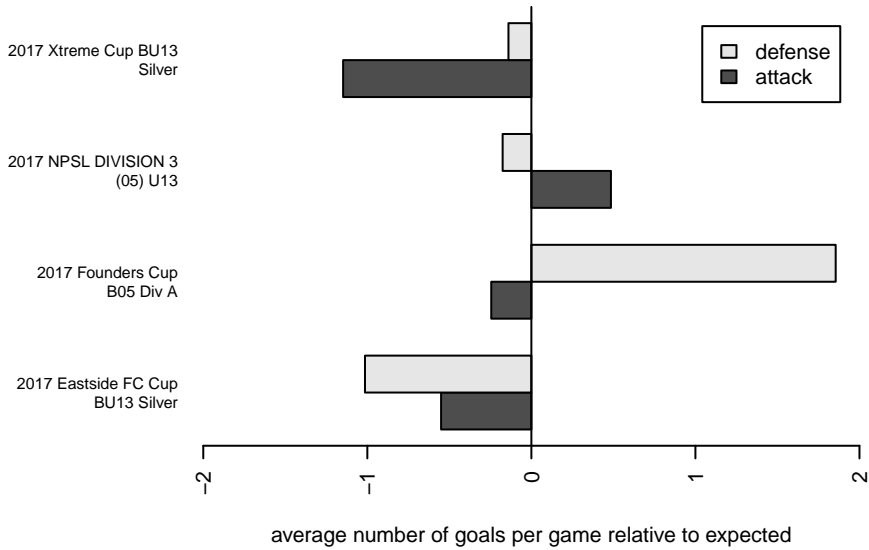

IFC Red B05

Issaquah FC
 Issaquah, WA
 B05 total strength=567
 attack=0.6 defense=0.33
 fall league = NPSL DIVISION 3 (05) U13
 notes= Dieker 2016

alt names used:
 IFC B05 Red/Zander
 IFC B05 Select Zander
 IFC B05 Select Zander
 IFC B05 Select Red/Zander

Venues played:
 2017 Eastside FC Cup BU13 Silver
 2017 Xtreme Cup BU13 Silver
 2017 NPSL DIVISION 3 (05) U13
 2017 Founders Cup B05 Div A

IFC Red B05
 Dots are actual minus expected GF (blue circles) and GA (red triangles).
 Blue line is smoothed change in attack strength. Red is smoothed change in defense strength.

**attack and defense variance (black dot)
relative to other teams
and top 10 in region**

**attack and defense rating
relative to others at age
and all opponents in last 13 months**

Performance relative to 13 month average