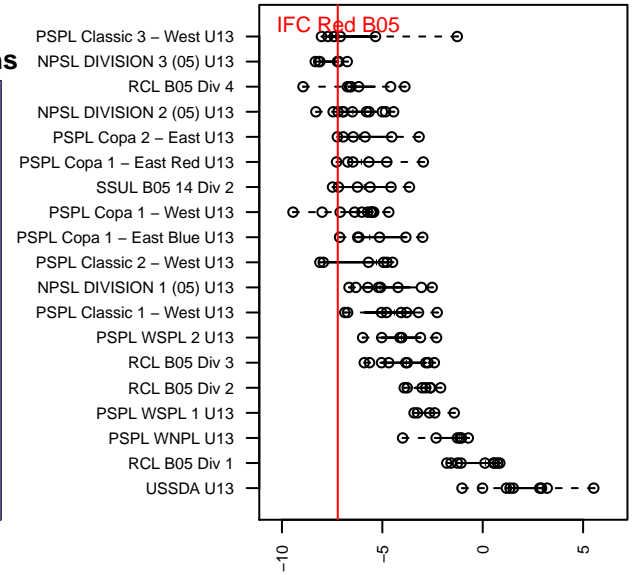

IFC Red B05

Issaquah FC
 Issaquah, WA
 B05 total strength=567
 attack=0.6 defense=0.33
 fall league = NPSL DIVISION 3 (05) U13
 notes= Dieker 2016

alt names used:
 IFC B05 Red/Zander
 IFC B05 Select Zander
 IFC B05 Select Zander
 IFC B05 Select Red/Zander

Venues played:
 2017 Eastside FC Cup BU13 Silver
 2017 Xtreme Cup BU13 Silver
 2017 NPSL DIVISION 3 (05) U13
 2017 Founders Cup B05 Div A

IFC Red B05
 Dots are actual minus expected GF (blue circles) and GA (red triangles).
 Blue line is smoothed change in attack strength. Red is smoothed change in defense strength.

**attack and defense variance (black dot)
relative to other teams
and top 10 in region**

**attack and defense rating
relative to others at age
and all opponents in last 13 months**

Performance relative to 13 month average